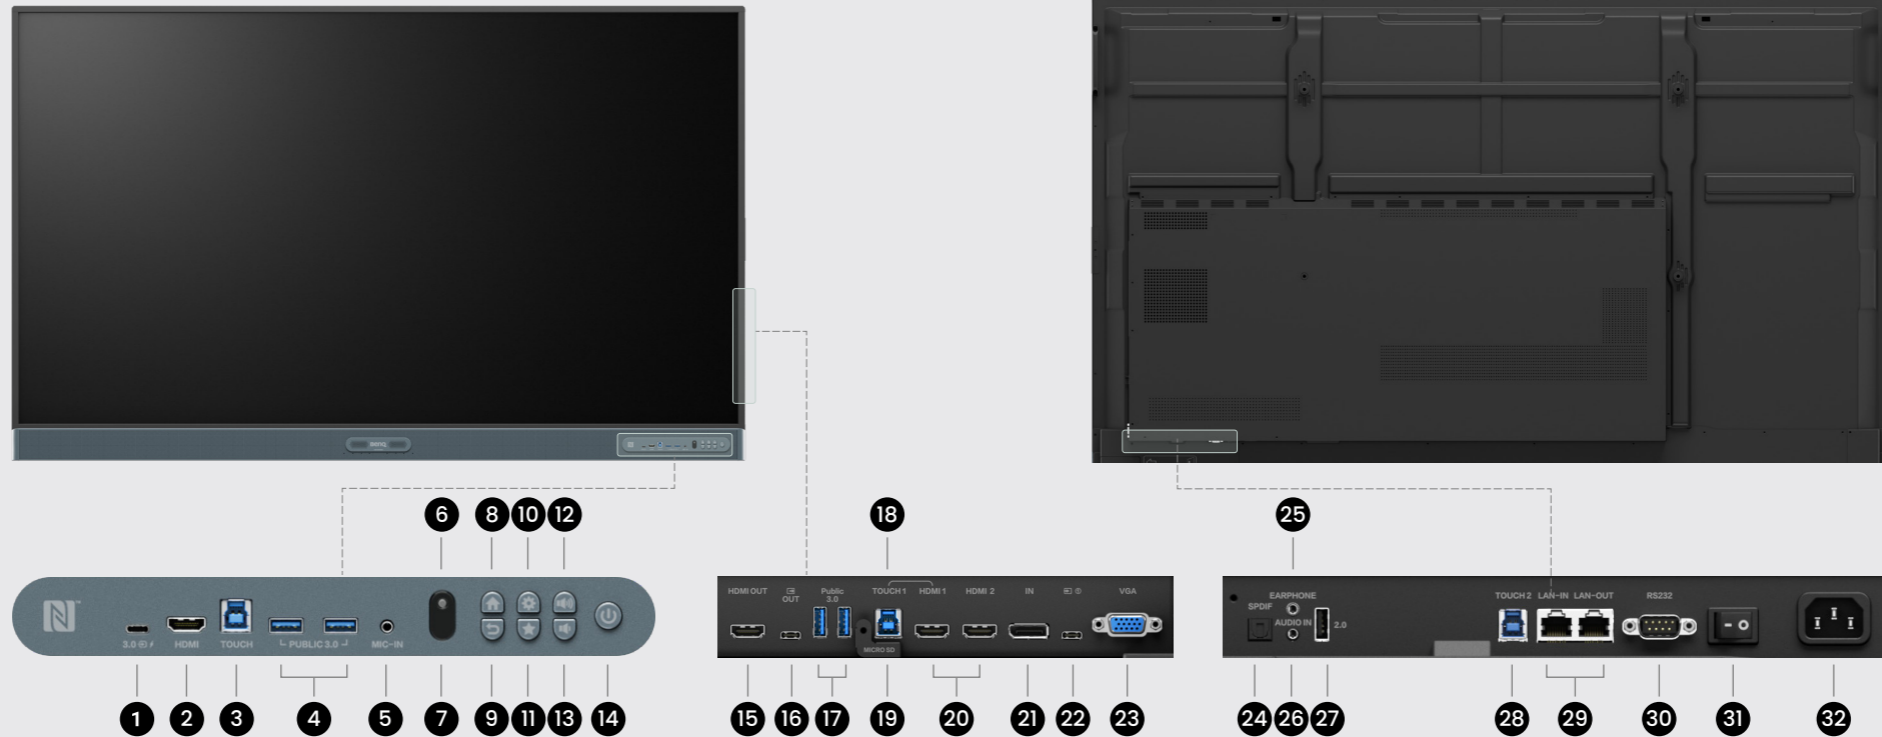

Air quality monitoring

Track CO₂, PM_{2.5}, and TVOC in real time

Built-in ionizer

Regulate air impurities

RP05 device specifications

Dimensions (W × H × D)

RP6505 | 58.6 × 36.9 × 5.1 in (1488.4 × 937.3 × 130.0 mm)

RP7505 | 67.3 × 41.8 × 5.1 in (1709.4 × 1060.8 × 130.0 mm)

RP8605 | 77.0 × 47.3 × 5.1 in (1957.0 × 1200.6 × 130.0 mm)

RP05 device specifications

1. USB 3.0 Type-C port (PD 100 W)

2. HDMI in port

3. Touch USB 3.0 Type-B port

12. Volume up button

13. Volume down button

14. Power button

15. HDMI out port

16. USB 2.0 Type-C out port

17. USB 3.0 Type-A ports

18. Touch USB 3.0 Type-B port

19. microSD card slot