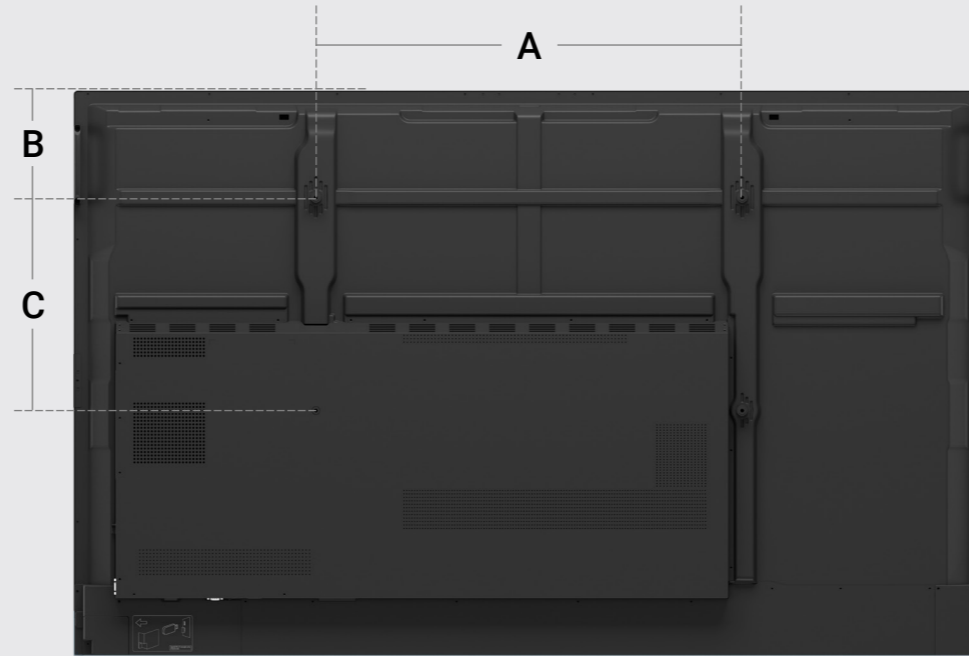

20. HDMI in ports

21. DisplayPort port

22. USB 2.0 Type-C port

23. VGA port

24. S/PDIF port

25. 3.5 mm audio out jack

26. 3.5 mm audio jack (VGA)

27. USB 2.0 Type-A port

28. Touch USB 3.0 Type-B port

29. Gigabit Ethernet ports

30. RS-232 port

31. Power input

32. Power switch

VESA specifications

Dimension	65"	75"	86"
A	23.6 in (600 mm)	31.5 in (800 mm)	31.5 in (800 mm)
B	8.7 in (221.7 mm)	7.9 in (200.8 mm)	11.4 in (288.7 mm)
C	15.7 in (400 mm)	15.7 in (400 mm)	23.6 in (600 mm)