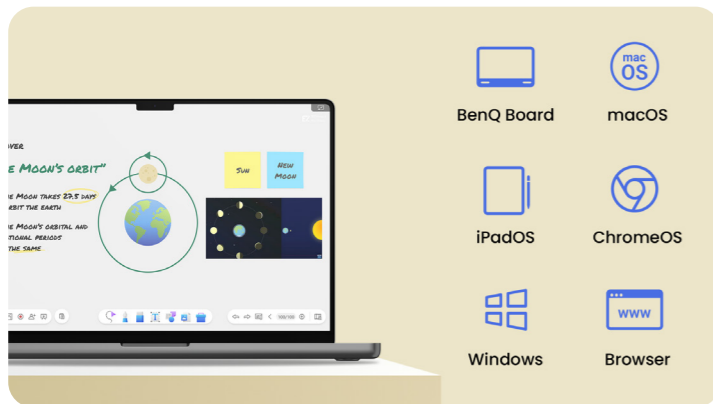

Supporting single sign-on, NFC, or QR code login, teachers can securely access their personalized workspace, complete with app shortcuts, wallpapers, and cloud storage on any BenQ display.

Effective, user-friendly AI

Engage, captivate, and inspire

Designed for teachers, powered by AI. Simple to use and ready to transform learning.

Ask AI

Get answers on the spot

Lasso Search

Circle, search, discover

EZMath

Neat, legible formulas and shapes

Circle to Artify

From notes and sketches to art

EZWrite 6: Beyond a whiteboard

Empowering teachers through every step, from lesson planning and classroom interaction to post-class review.

Create lessons anywhere

Prepare lessons using preferred platforms. EZWrite 6 works across laptops and mobile devices, supporting Windows, macOS, Android, and browsers.

Versatile teaching tool

Go beyond writing and sketching. Expand the whiteboard, split sections for group work, improve equation readability, and elevate visuals with AI-powered Background Remover and Art Style Transfer features.