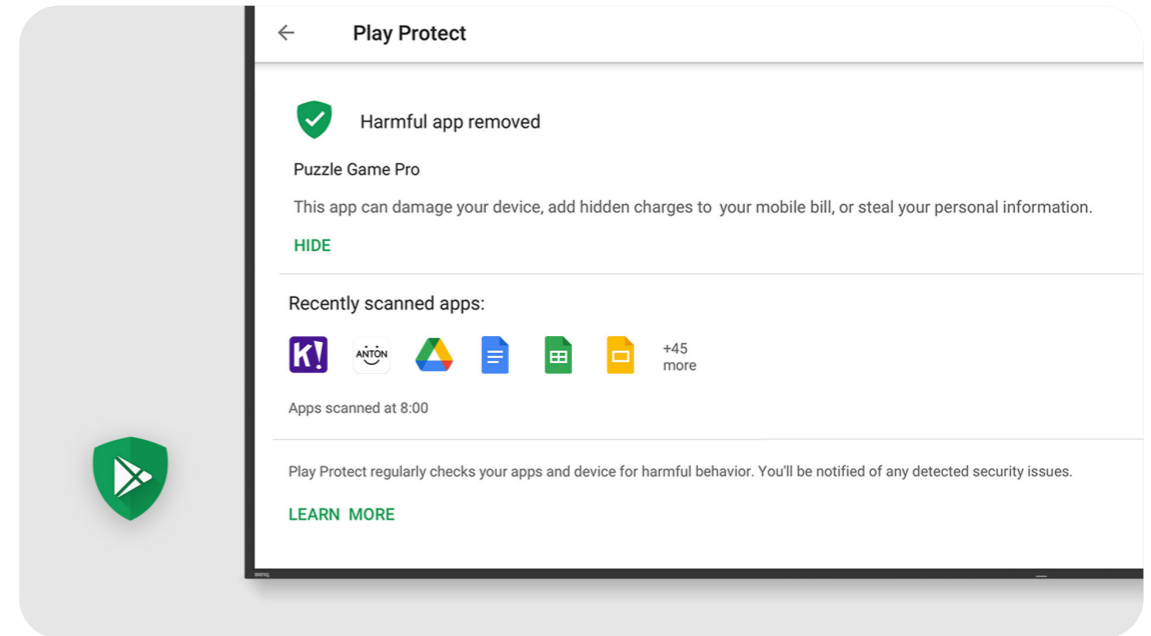

Created for classroom excellence

Easily share any content in class

Effortlessly share content across devices with InstaShare 2. Compatible with Windows, Android, macOS, iOS, iPadOS, and ChromeOS, InstaShare 2 allows wireless casting and includes a built-in smart controller for seamless presentation control.

All your files in one place

Securely log into your BenQ account with the scan of a QR code to find your cloud drives, pinned apps, and website bookmarks. Plus, only you can see your data on the SH04.

Created for classroom excellence

Teach with the apps you love

With the SH04's EDLA certification, you can access the extensive library of apps on the Google Play Store. Use the programs you're familiar with to keep learning engaging without skipping a step.