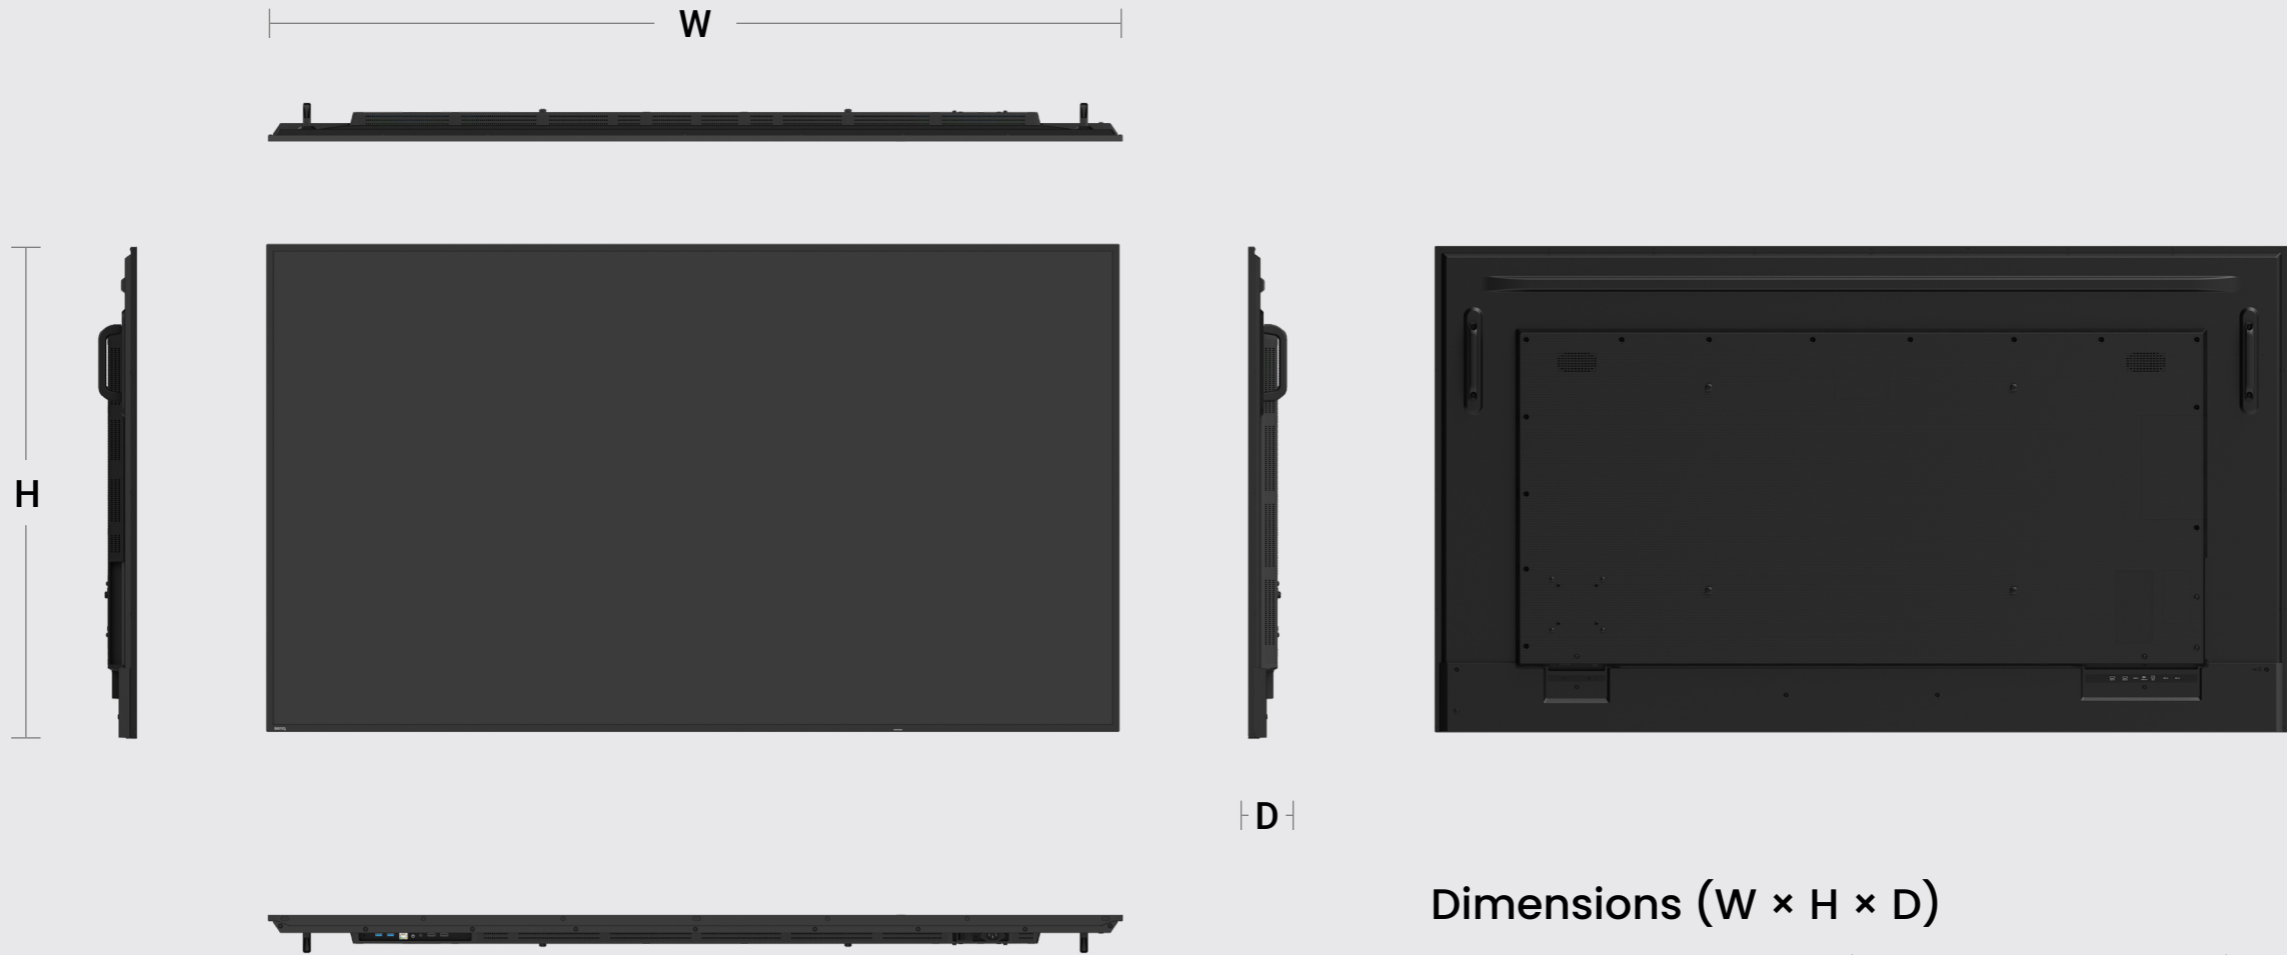

Remote energy control

Easily set sleep modes, remote power scheduling, and get real-time energy usage insights with DMS.

SH04 Device Specifications

Dimensions (W × H × D)

SH5504 | 48.7 × 27.9 × 2.2 in (1237.3 × 709.8 × 56.4 mm)