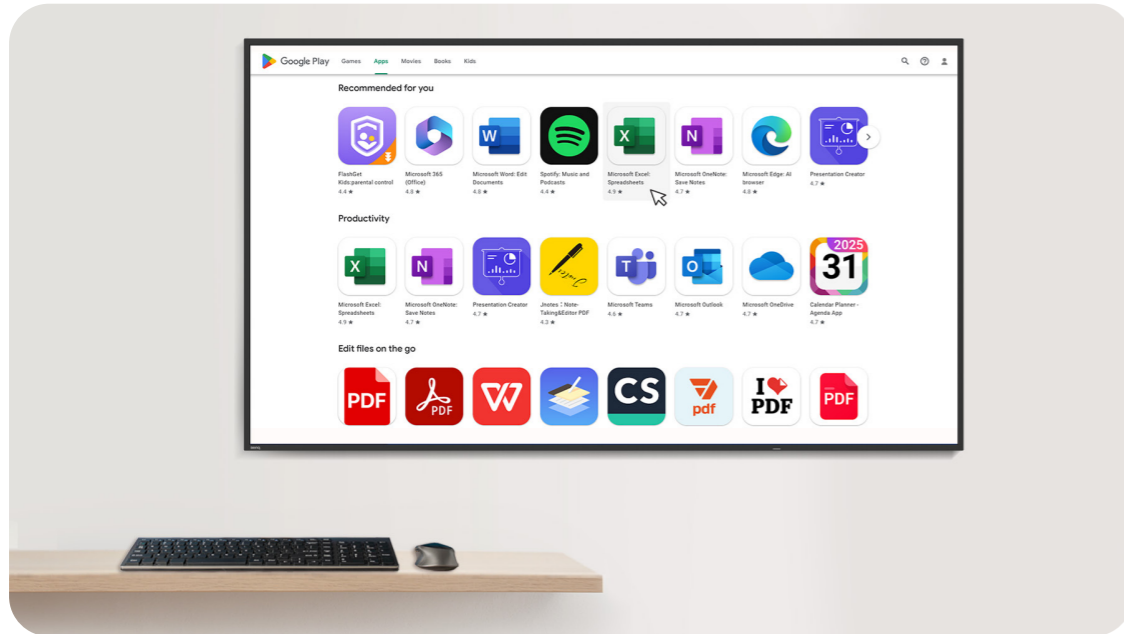

A cinema in every space

Cinema mode lets you play video projects, films, and signage videos with vivid colors and depth. Connect an HDMI cable for HDR10 delivery and enjoy brighter highlights, deeper blacks, and richly detailed shadows for an immersive visual experience.

Digital signage redefined

High brightness where it counts

With 800 nits of brightness, the SH04 ensures optimal visibility of your content in hallways, cafeterias, gymnasiums, and classrooms in any lighting condition.

Comfortable viewing, anytime

Experience enhanced viewing comfort with an improved anti-glare screen, plus low blue light technology, for reduced eye strain.

Digital signage redefined

Connect and engage

Make the most of Google Play apps on the SH04 by connecting a keyboard and mouse for a truly engaging experience.

Display your way

The VESA-compatible SH04 can be easily mounted in portrait or landscape mode, making it ideal for various digital signage applications across your campus.

Digital signage redefined

Immersive audio and video