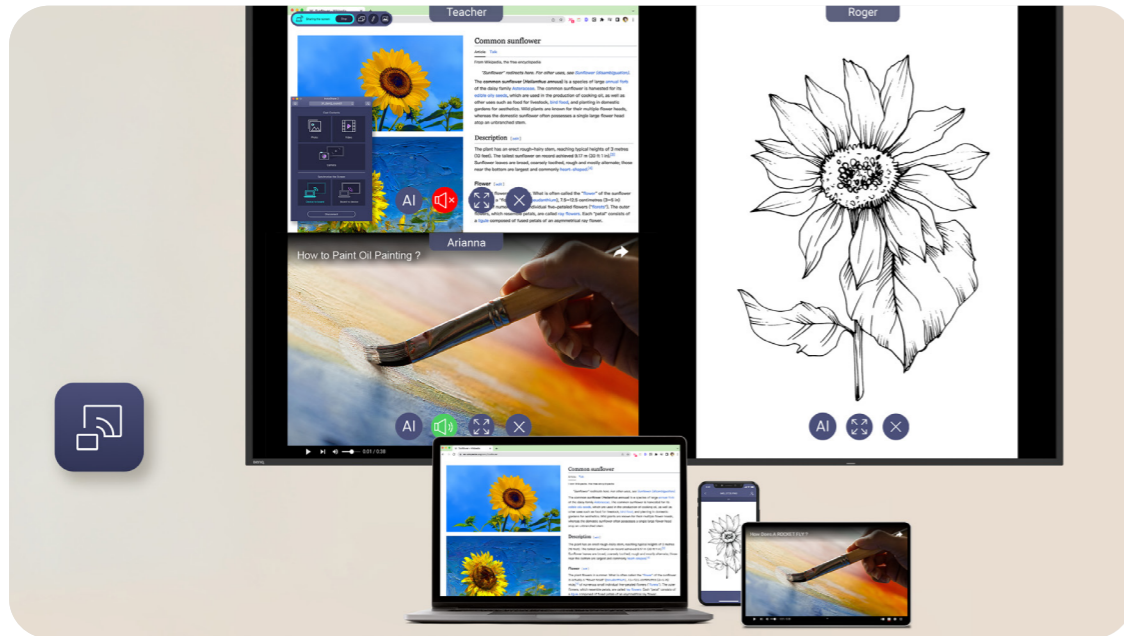

Streamlined management

Remotely control every SH04

The BenQ Device Management Solution (DMS) lets IT admins manage SH04 signage remotely, handling device settings, power schedules, firmware updates, app installations, and more.

Streamlined management

Streamlined provisioning

Easily provision multiple new SH04 displays by scanning the barcode on the box or device to connect them to DMS.

Easy firmware updates

Schedule automatic firmware updates to ensure your SH04 displays always have the latest features and security patches.

Created for classroom excellence

Easily share any content in class

Effortlessly share content across devices with InstaShare 2. Compatible with Windows, Android, macOS, iOS, iPadOS, and ChromeOS, InstaShare 2 allows wireless casting and includes a built-in smart controller for seamless presentation control.

All your files in one place

Securely log into your BenQ account with the scan of a QR code to find your cloud drives, pinned apps, and website bookmarks. Plus, only you can see your data on the SH04.

Created for classroom excellence