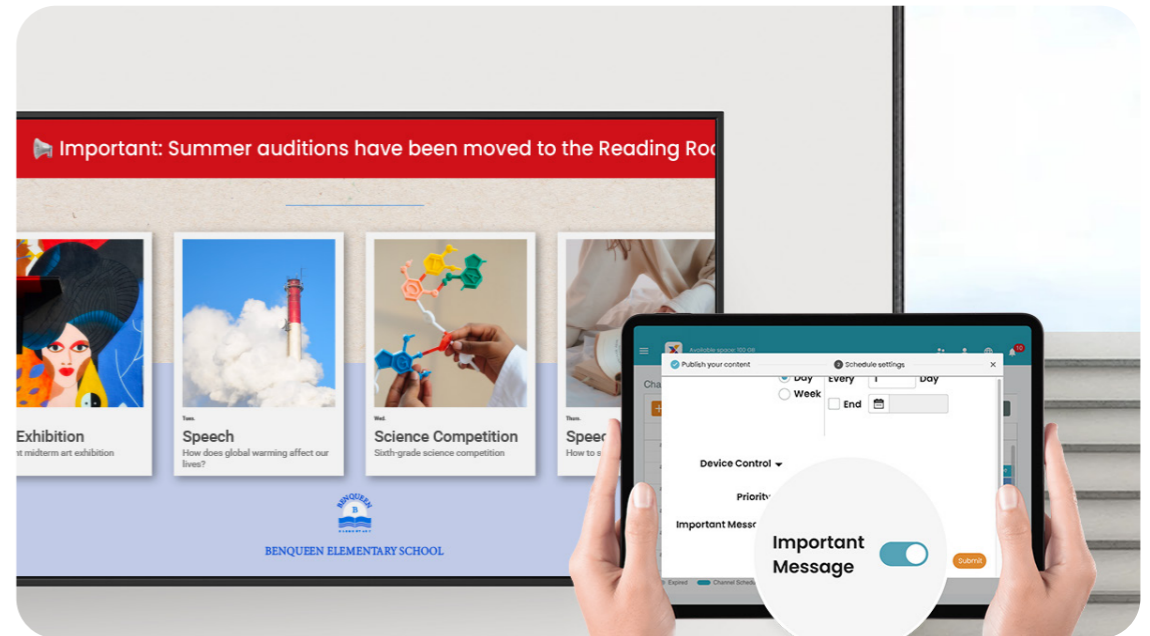

Display your way

The VESA-compatible SH04 can be easily mounted in portrait or landscape mode, making it ideal for various digital signage applications across your campus.

Digital signage redefined

Immersive audio and video

Enhanced security at every level

Dedicated Wi-Fi and USB covers add a further layer of protection at the hardware level for all your SH04 signage.

Get the word out everywhere

Effortless remote signage

With X-Sign, you can remotely create, manage, and display content on every SH04 screen—from announcements and menus to team scores and more.

Broadcast to all your displays

Leverage X-Sign's advanced features to push real-time or scheduled announcements with alert sounds to every SH04 display in your school.

Get the word out everywhere

Uninterrupted content, every time