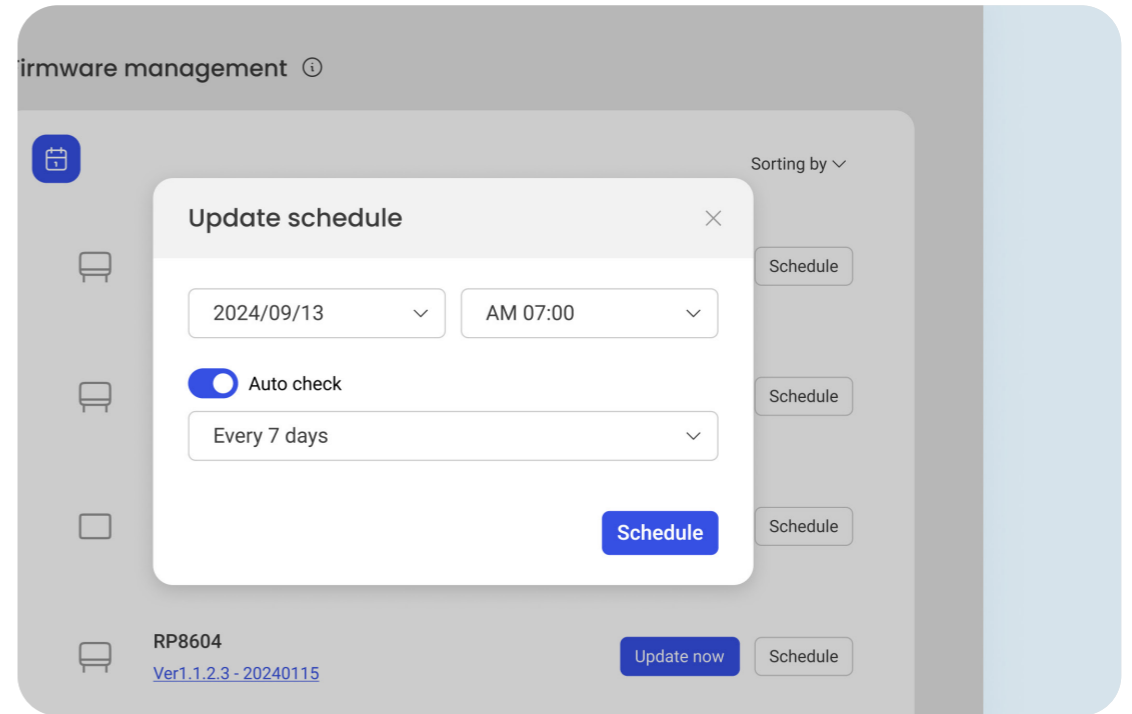

Streamlined management

Remotely control every SH04

The BenQ Device Management Solution (DMS) lets IT admins manage SH04 signage remotely, handling device settings, power schedules, firmware updates, app installations, and more.

Streamlined management

Streamlined provisioning

Easily provision multiple new SH04 displays by scanning the barcode on the box or device to connect them to DMS.

Easy firmware updates

Schedule automatic firmware updates to ensure your SH04 displays always have the latest features and security patches.