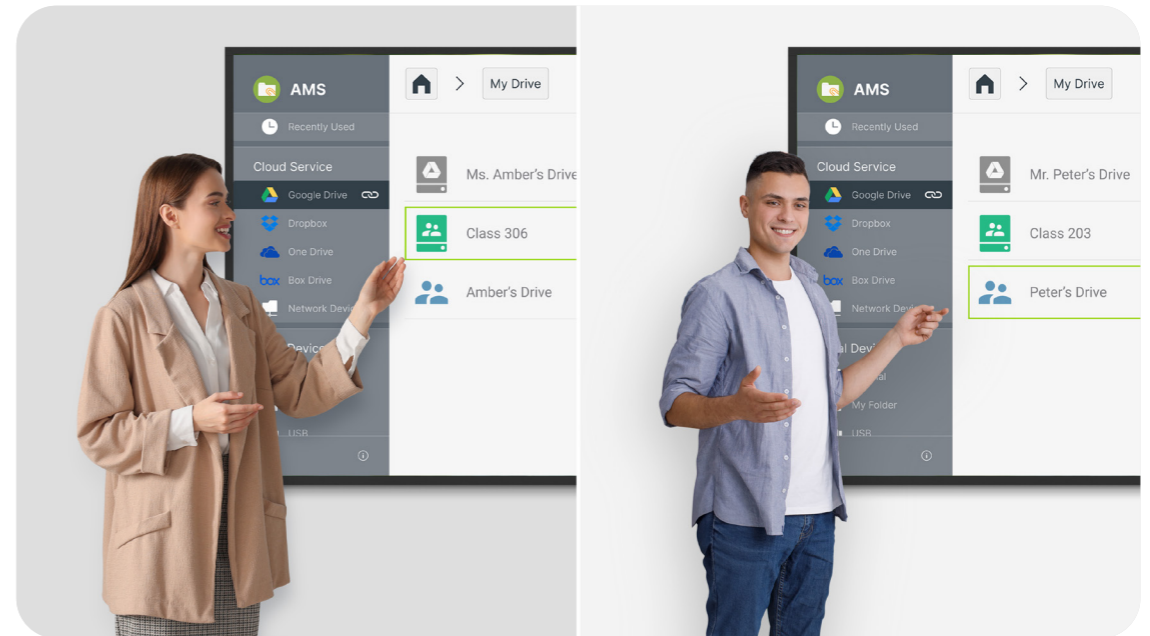

Streamlined management

Remotely control every SH04

The BenQ Device Management Solution (DMS) lets IT admins manage SH04 signage remotely, handling device settings, power schedules, firmware updates, app installations, and more.

Streamlined management

Streamlined provisioning

Easily provision multiple new SH04 displays by scanning the barcode on the box or device to connect them to DMS.

Easy firmware updates

Schedule automatic firmware updates to ensure your SH04 displays always have the latest features and security patches.

Created for classroom excellence

Easily share any content in class

Effortlessly share content across devices with InstaShare 2. Compatible with Windows, Android, macOS, iOS, iPadOS, and ChromeOS, InstaShare 2 allows wireless casting and includes a built-in smart controller for seamless presentation control.

All your files in one place

Securely log into your BenQ account with the scan of a QR code to find your cloud drives, pinned apps, and website bookmarks. Plus, only you can see your data on the SH04.

Created for classroom excellence