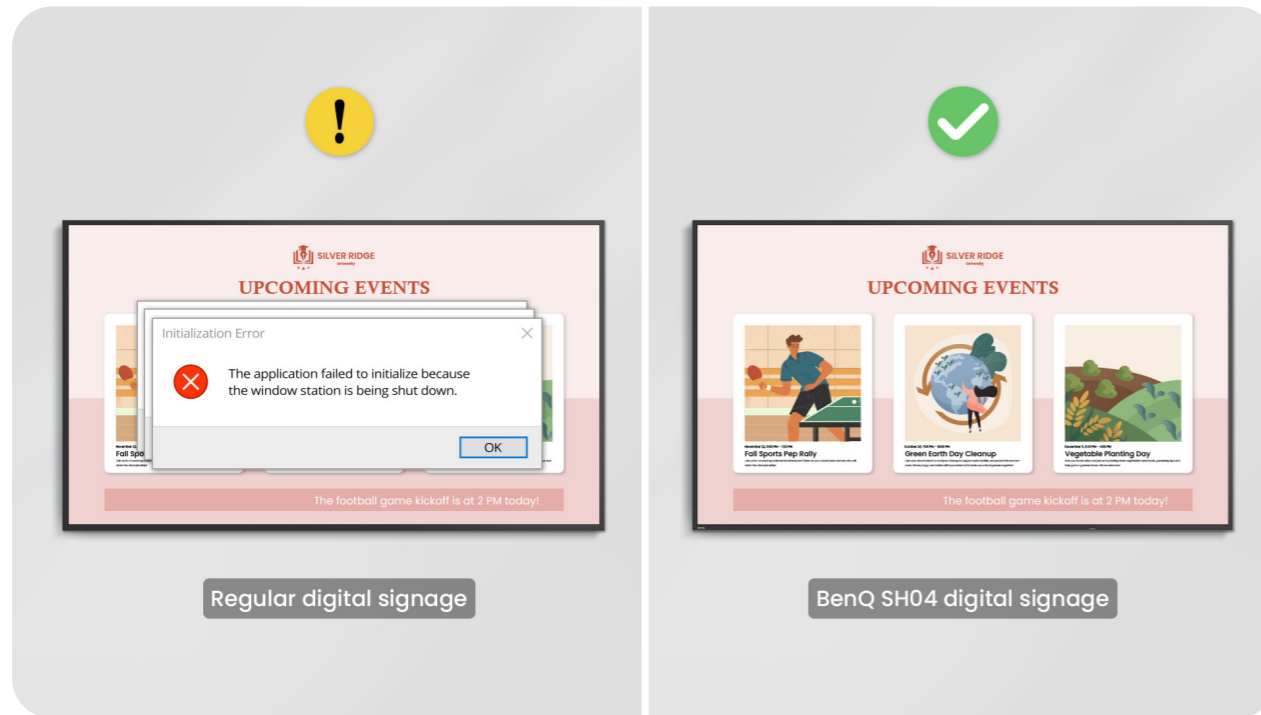

Display your way

The VESA-compatible SH04 can be easily mounted in portrait or landscape mode, making it ideal for various digital signage applications across your campus.

Digital signage redefined

Immersive audio and video

The SH04's powerful twin 12W speakers and stunning 4K display deliver captivating audiovisual experiences, bringing your content to life.

Take control of your signage

Protect your display with the SH04's IR sensor lock, preventing unauthorized access from universal remotes.

Enhanced security at every level

Dedicated Wi-Fi and USB covers add a further layer of protection at the hardware level for all your SH04 signage.

Get the word out everywhere

Effortless remote signage

With X-Sign, you can remotely create, manage, and display content on every SH04 screen—from announcements and menus to team scores and more.

Broadcast to all your displays

Leverage X-Sign's advanced features to push real-time or scheduled announcements with alert sounds to every SH04 display in your school.

Get the word out everywhere

Uninterrupted content, every time