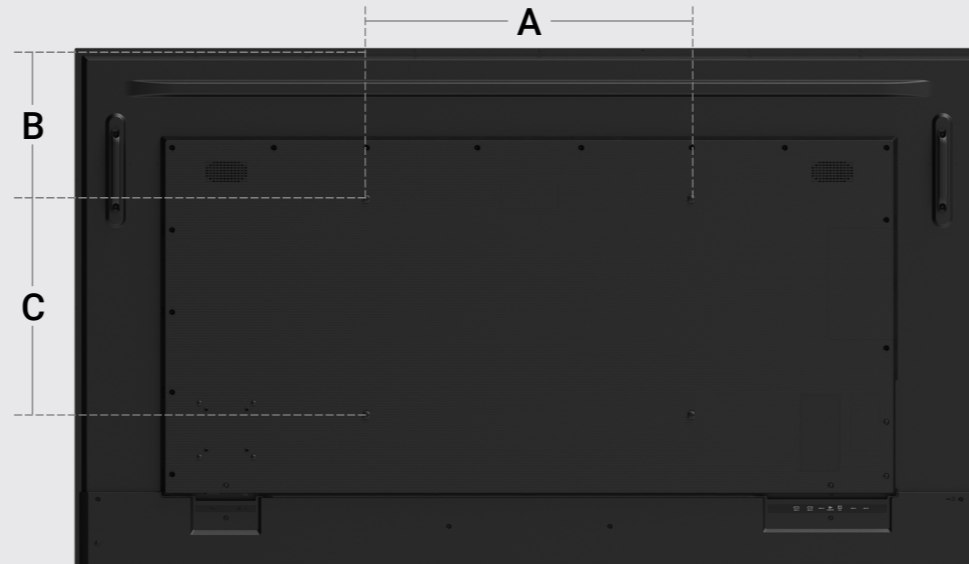

Remote energy control

Easily set sleep modes, remote power scheduling, and get real-time energy usage insights with DMS.

SH04 Device Specifications

Dimensions (W × H × D)

SH5504 | 48.7 × 27.9 × 2.2 in (1237.3 × 709.8 × 56.4 mm)

SH6504 | 57.3 × 32.8 × 2.2 in (1456.4 × 833.7 × 57 mm)

SH7504 | 66.1 × 37.8 × 2.2 in (1679.7 × 959 × 56.8 mm)

SH04 Device Specifications

1

- 1. IR sensor & Power LED
- 2. Power switch
- 3. Power input

2

- 4. HDMI in ports
- 5. RS-232 in port
- 6. 3.5 mm audio out jack

3

4

5

6

7

8

- 7. Ethernet port
- 8. USB 2.0 Type A ports

VESA Specifications

Dimension	55"	65"	75"
A	15.8 in (400 mm)	15.8 in (400 mm)	23.6 in (600 mm)
B	6.4 in (154 mm)	9.1 in (230.4 mm)	11 in (279 mm)
C	15.8 in (400 mm)	15.8 in (400 mm)	15.8 in (400 mm)

Model	SH5504	SH6504	SH7504
Panel			
Screen size	55"	65"	75"
Light source	Direct LED	Direct LED	Direct LED
Panel type	IPS	IPS	IPS
Operation hours	24 hours / 7 days	24 hours / 7 days	24 hours / 7 days
Orientation	Landscape and Portrait	Landscape and Portrait	Landscape and Portrait
Active area	47.6 × 26.7 in (1209.6 × 680.4 mm)	56.2 × 31.6 in (1428.5 × 803.5 mm)	64.9 × 36.5 in (1649.7 × 927.9 mm)
Aspect ratio	16:9	16:9	16:9
Contrast ratio (typical)	1200:1	1200:1	1200:1
Resolution	4K UHD (3840 × 2160 pixels)	4K UHD (3840 × 2160 pixels)	4K UHD (3840 × 2160 pixels)
Response time	8 ms	8 ms	8 ms
Pixel pitch	0.012 × 0.012 in (0.32 × 0.32 mm)	0.014 × 0.014 in (0.37 × 0.37 mm)	0.016 × 0.016 in (0.43 × 0.43 mm)
Frame rate	60 Hz	60 Hz	60 Hz
Viewing angle	178°	178°	178°
Panel surface	Anti-glare Haze 25%	Anti-glare Haze 25%	Anti-glare Haze 25%
Color gamut (CIE 1976)	95% DCI-P3, 99% sRGB, 85% NTSC	95% DCI-P3, 99% sRGB, 85% NTSC	95% DCI-P3, 99% sRGB, 85% NTSC
Color depth	10-bit	10-bit	10-bit
Panel brightness (typical)	800 nits	800 nits	800 nits
Backlight life (typical)	50,000 hrs	50,000 hrs	50,000 hrs
Glass			
Anti-glare	Yes	Yes	Yes