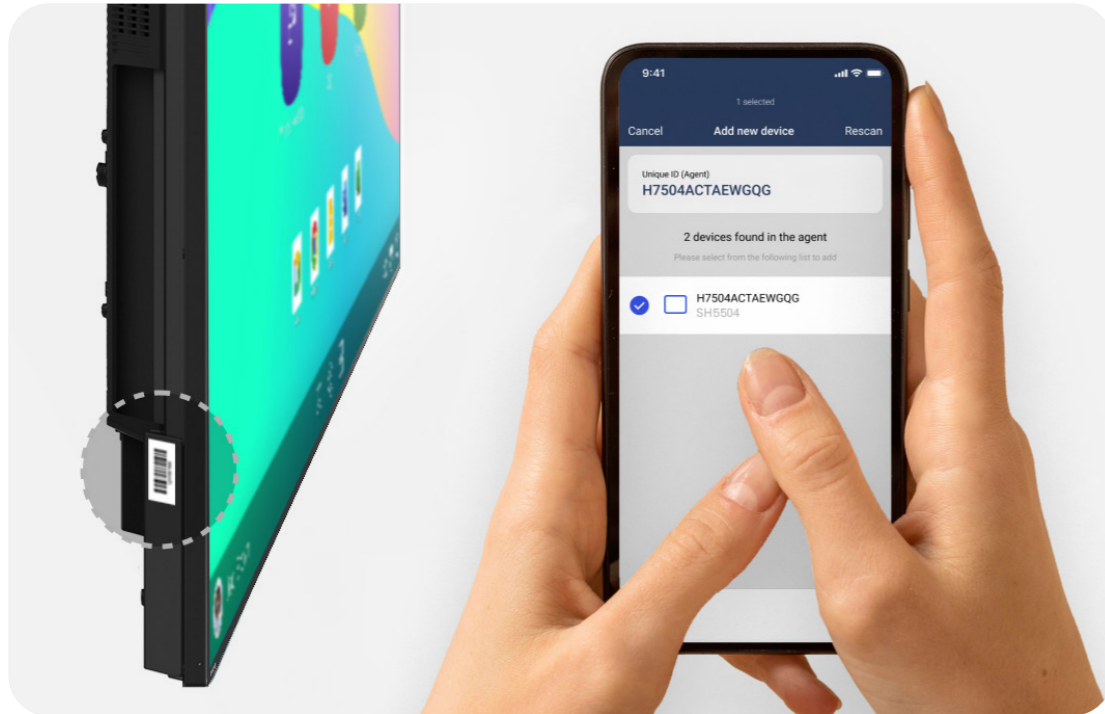

Streamlined management

Streamlined provisioning

Easily provision multiple new SH04 displays by scanning the barcode on the box or device to connect them to DMS.