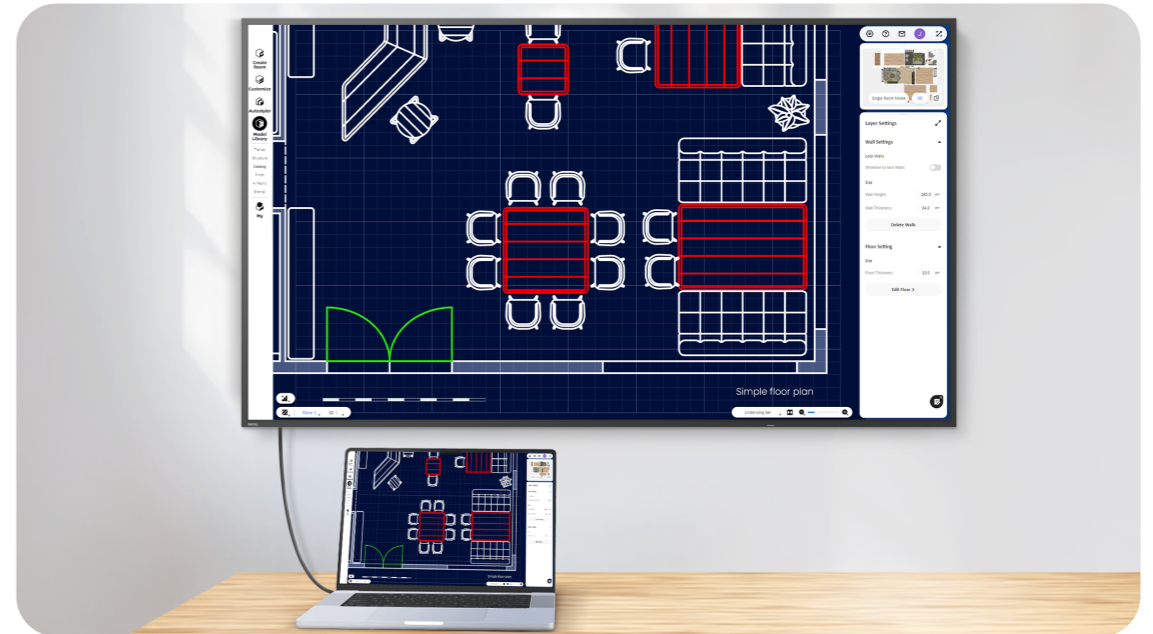

Detail where it counts most

High-detail mode on the SH04 provides greater contrast and clarity for schematics, blueprints, and floor plans for classes ranging from architecture and engineering to urban planning and interior design.