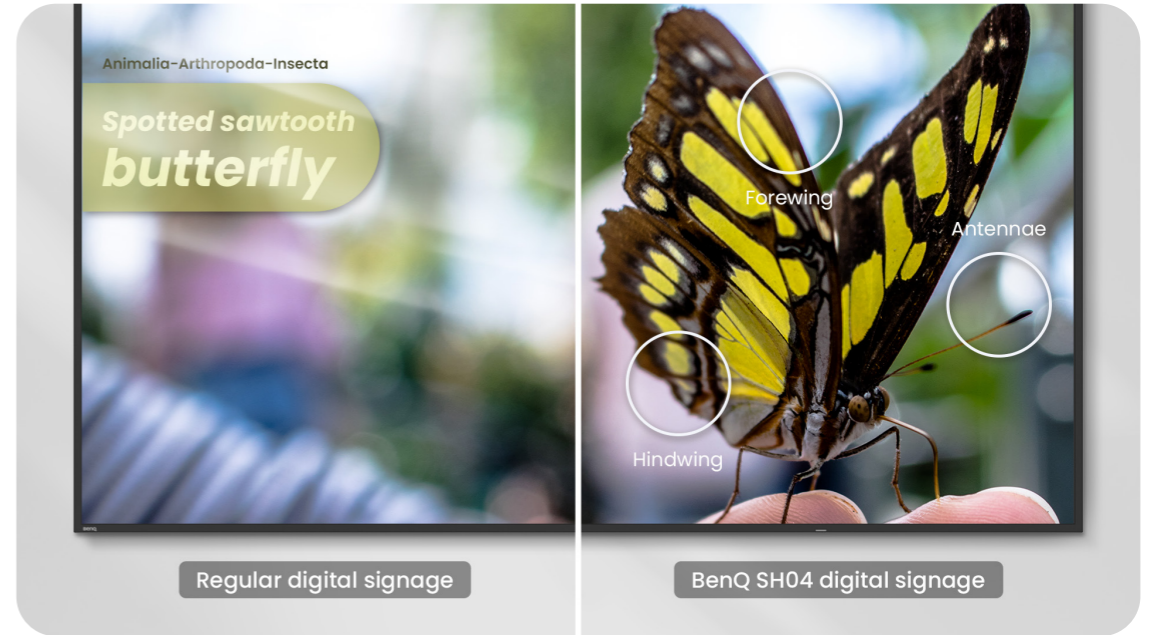

A cinema in every space

Cinema mode lets you play video projects, films, and signage videos with vivid colors and depth. Connect an HDMI cable for HDR10 delivery and enjoy brighter highlights, deeper blacks, and richly detailed shadows for an immersive visual experience.

Digital signage redefined

High brightness where it counts

With 800 nits of brightness, the SH04 ensures optimal visibility of your content in hallways, cafeterias, gymnasiums, and classrooms in any lighting condition.

Comfortable viewing, anytime

Experience enhanced viewing comfort with an improved anti-glare screen, plus low blue light technology, for reduced eye strain.

Digital signage redefined

Connect and engage

Make the most of Google Play apps on the SH04 by connecting a keyboard and mouse for a truly engaging experience.

Display your way

The VESA-compatible SH04 can be easily mounted in portrait or landscape mode, making it ideal for various digital signage applications across your campus.

Digital signage redefined

Immersive audio and video