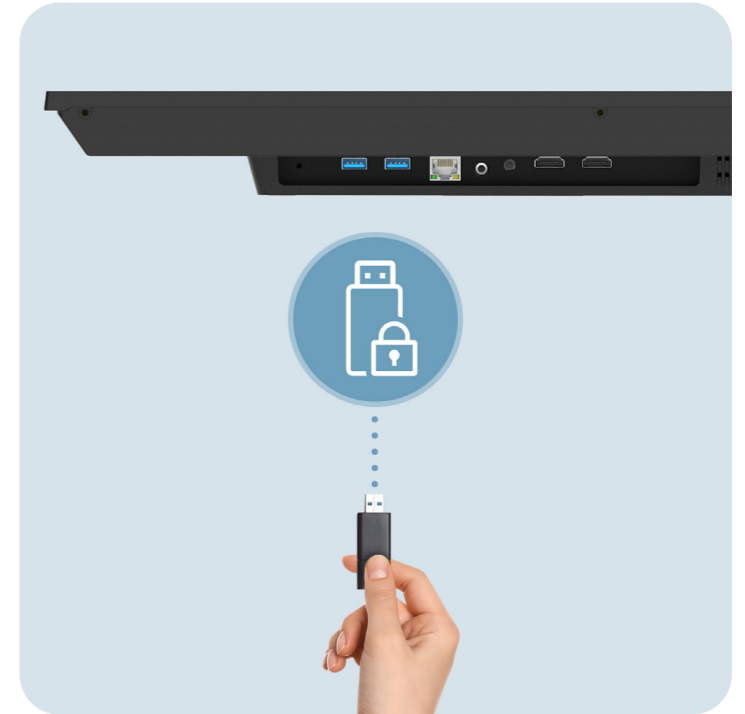

A cinema in every space

Cinema mode lets you play video projects, films, and signage videos with vivid colors and depth. Connect an HDMI cable for HDR10 delivery and enjoy brighter highlights, deeper blacks, and richly detailed shadows for an immersive visual experience.

Comfortable viewing, anytime

Experience enhanced viewing comfort with an improved anti-glare screen, plus low blue light technology, for reduced eye strain.

Digital signage redefined

Connect and engage

Make the most of Google Play apps on the SH04 by connecting a keyboard and mouse for a truly engaging experience.

Display your way

The VESA-compatible SH04 can be easily mounted in portrait or landscape mode, making it ideal for various digital signage applications across your campus.

Digital signage redefined

Immersive audio and video

The SH04's powerful twin 12W speakers and stunning 4K display deliver captivating audiovisual experiences, bringing your content to life.

Take control of your signage

Protect your display with the SH04's IR sensor lock, preventing unauthorized access from universal remotes.