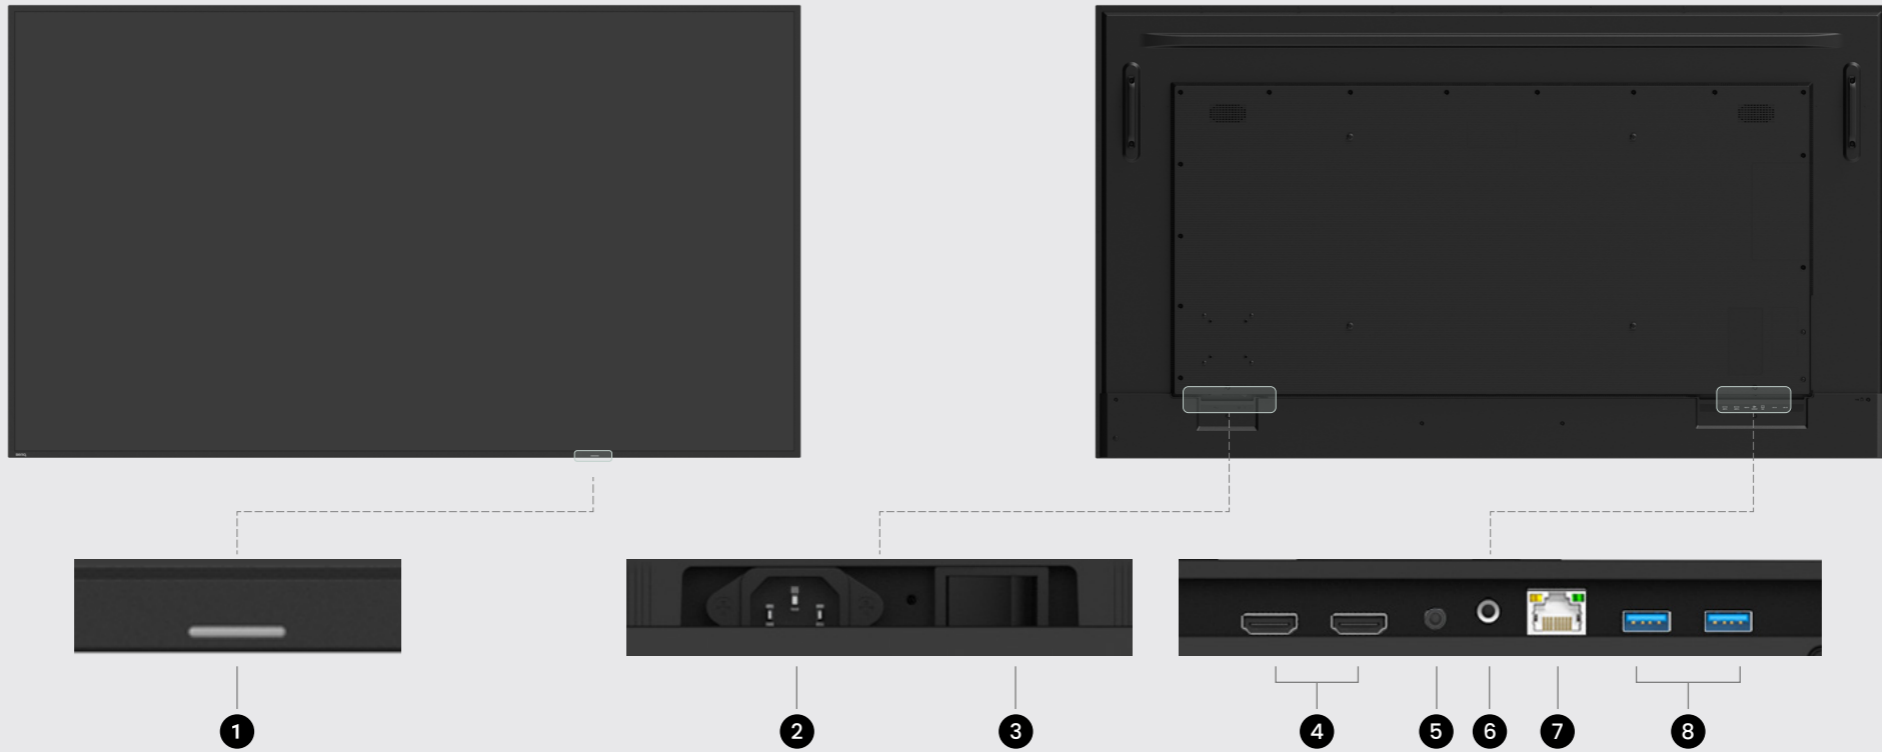

Remote energy control

Easily set sleep modes, remote power scheduling, and get real-time energy usage insights with DMS.

SH04 Device Specifications

Dimensions (W × H × D)

SH5504 | 48.7 × 27.9 × 2.2 in (1237.3 × 709.8 × 56.4 mm)

SH6504 | 57.3 × 32.8 × 2.2 in (1456.4 × 833.7 × 57 mm)

SH7504 | 66.1 × 37.8 × 2.2 in (1679.7 × 959 × 56.8 mm)

SH04 Device Specifications

1

- 1. IR sensor & Power LED
- 2. Power switch
- 3. Power input

2

- 4. HDMI in ports
- 5. RS-232 in port
- 6. 3.5 mm audio out jack