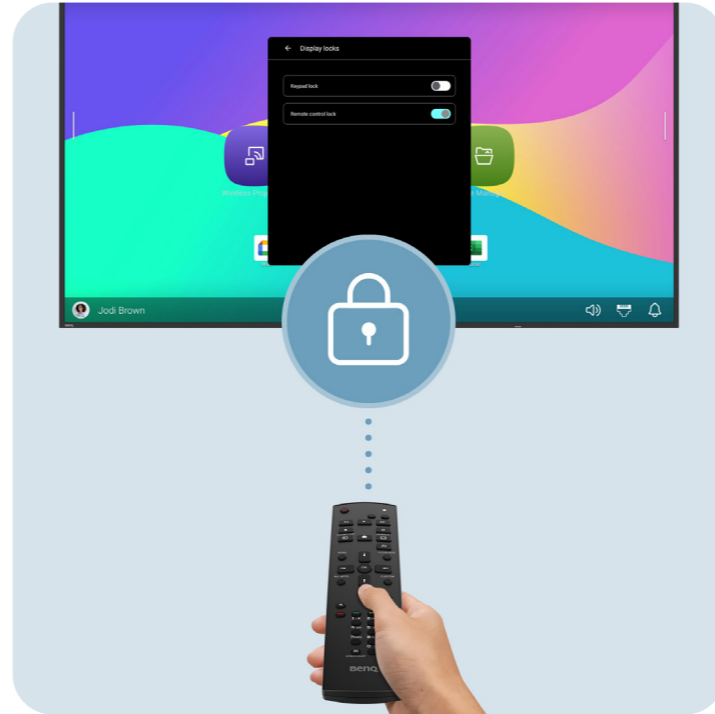

A cinema in every space

Cinema mode lets you play video projects, films, and signage videos with vivid colors and depth. Connect an HDMI cable for HDR10 delivery and enjoy brighter highlights, deeper blacks, and richly detailed shadows for an immersive visual experience.

Comfortable viewing, anytime

Experience enhanced viewing comfort with an improved anti-glare screen, plus low blue light technology, for reduced eye strain.

Digital signage redefined

Connect and engage

Make the most of Google Play apps on the SH04 by connecting a keyboard and mouse for a truly engaging experience.

Display your way

The VESA-compatible SH04 can be easily mounted in portrait or landscape mode, making it ideal for various digital signage applications across your campus.

Digital signage redefined

Immersive audio and video

The SH04's powerful twin 12W speakers and stunning 4K display deliver captivating audiovisual experiences, bringing your content to life.

Take control of your signage

Protect your display with the SH04's IR sensor lock, preventing unauthorized access from universal remotes.